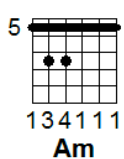

Blue hotel

Capo I

Chris Isaak

Am **Am, D** **Dm**
 Blue hotel, On a lonely highway
Am **Am, D** **Dm**
 Blue hotel, Life don't work out my way

INSTR: | **Am** | **F, E** | **Am** | **F, E** | **Am** | **F, E** | **Am** | **Am** |

Am **Am, D** **Dm**
 Blue hotel, On a lonely highway
Am **Am, D** **Dm**
 Blue hotel, Life don't work out my way
F **E**
 I wait alone each lonely night

Am **Am, D Dm** **Am** **Am, D Dm**
 Blue hotel, Blue hotel