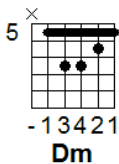

Blue hotel

Capo I

Chris Isaak

Am **Am, D** **Dm**
 Blue hotel, On a lonely highway
Am **Am, D** **Dm**
 Blue hotel, Life don't work out my way

INSTR: | **Am** | **F, E** | **Am** | **F, E** | **Am** | **F, E** | **Am** | **Am** |

Am **Am, D** **Dm**
 Blue hotel, On a lonely highway
Am **Am, D** **Dm**
 Blue hotel, Life don't work out my way
F **E**
 I wait alone each lonely night

Am **Am, D Dm** **Am** **Am, D Dm**
 Blue hotel, Blue hotel