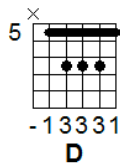

Blue hotel

Capo I

Chris Isaak

Am **Am, D** **Dm**
 Blue hotel, On a lonely highway
Am **Am, D** **Dm**
 Blue hotel, Life don't work out my way

INSTR: | **Am** | **F, E** | **Am** | **F, E** | **Am** | **F, E** | **Am** | **Am** |

Am **Am, D** **Dm**
 Blue hotel, On a lonely highway
Am **Am, D** **Dm**
 Blue hotel, Life don't work out my way
F **E**
 I wait alone each lonely night

Am **Am, D Dm** **Am** **Am, D Dm**
 Blue hotel, Blue hotel